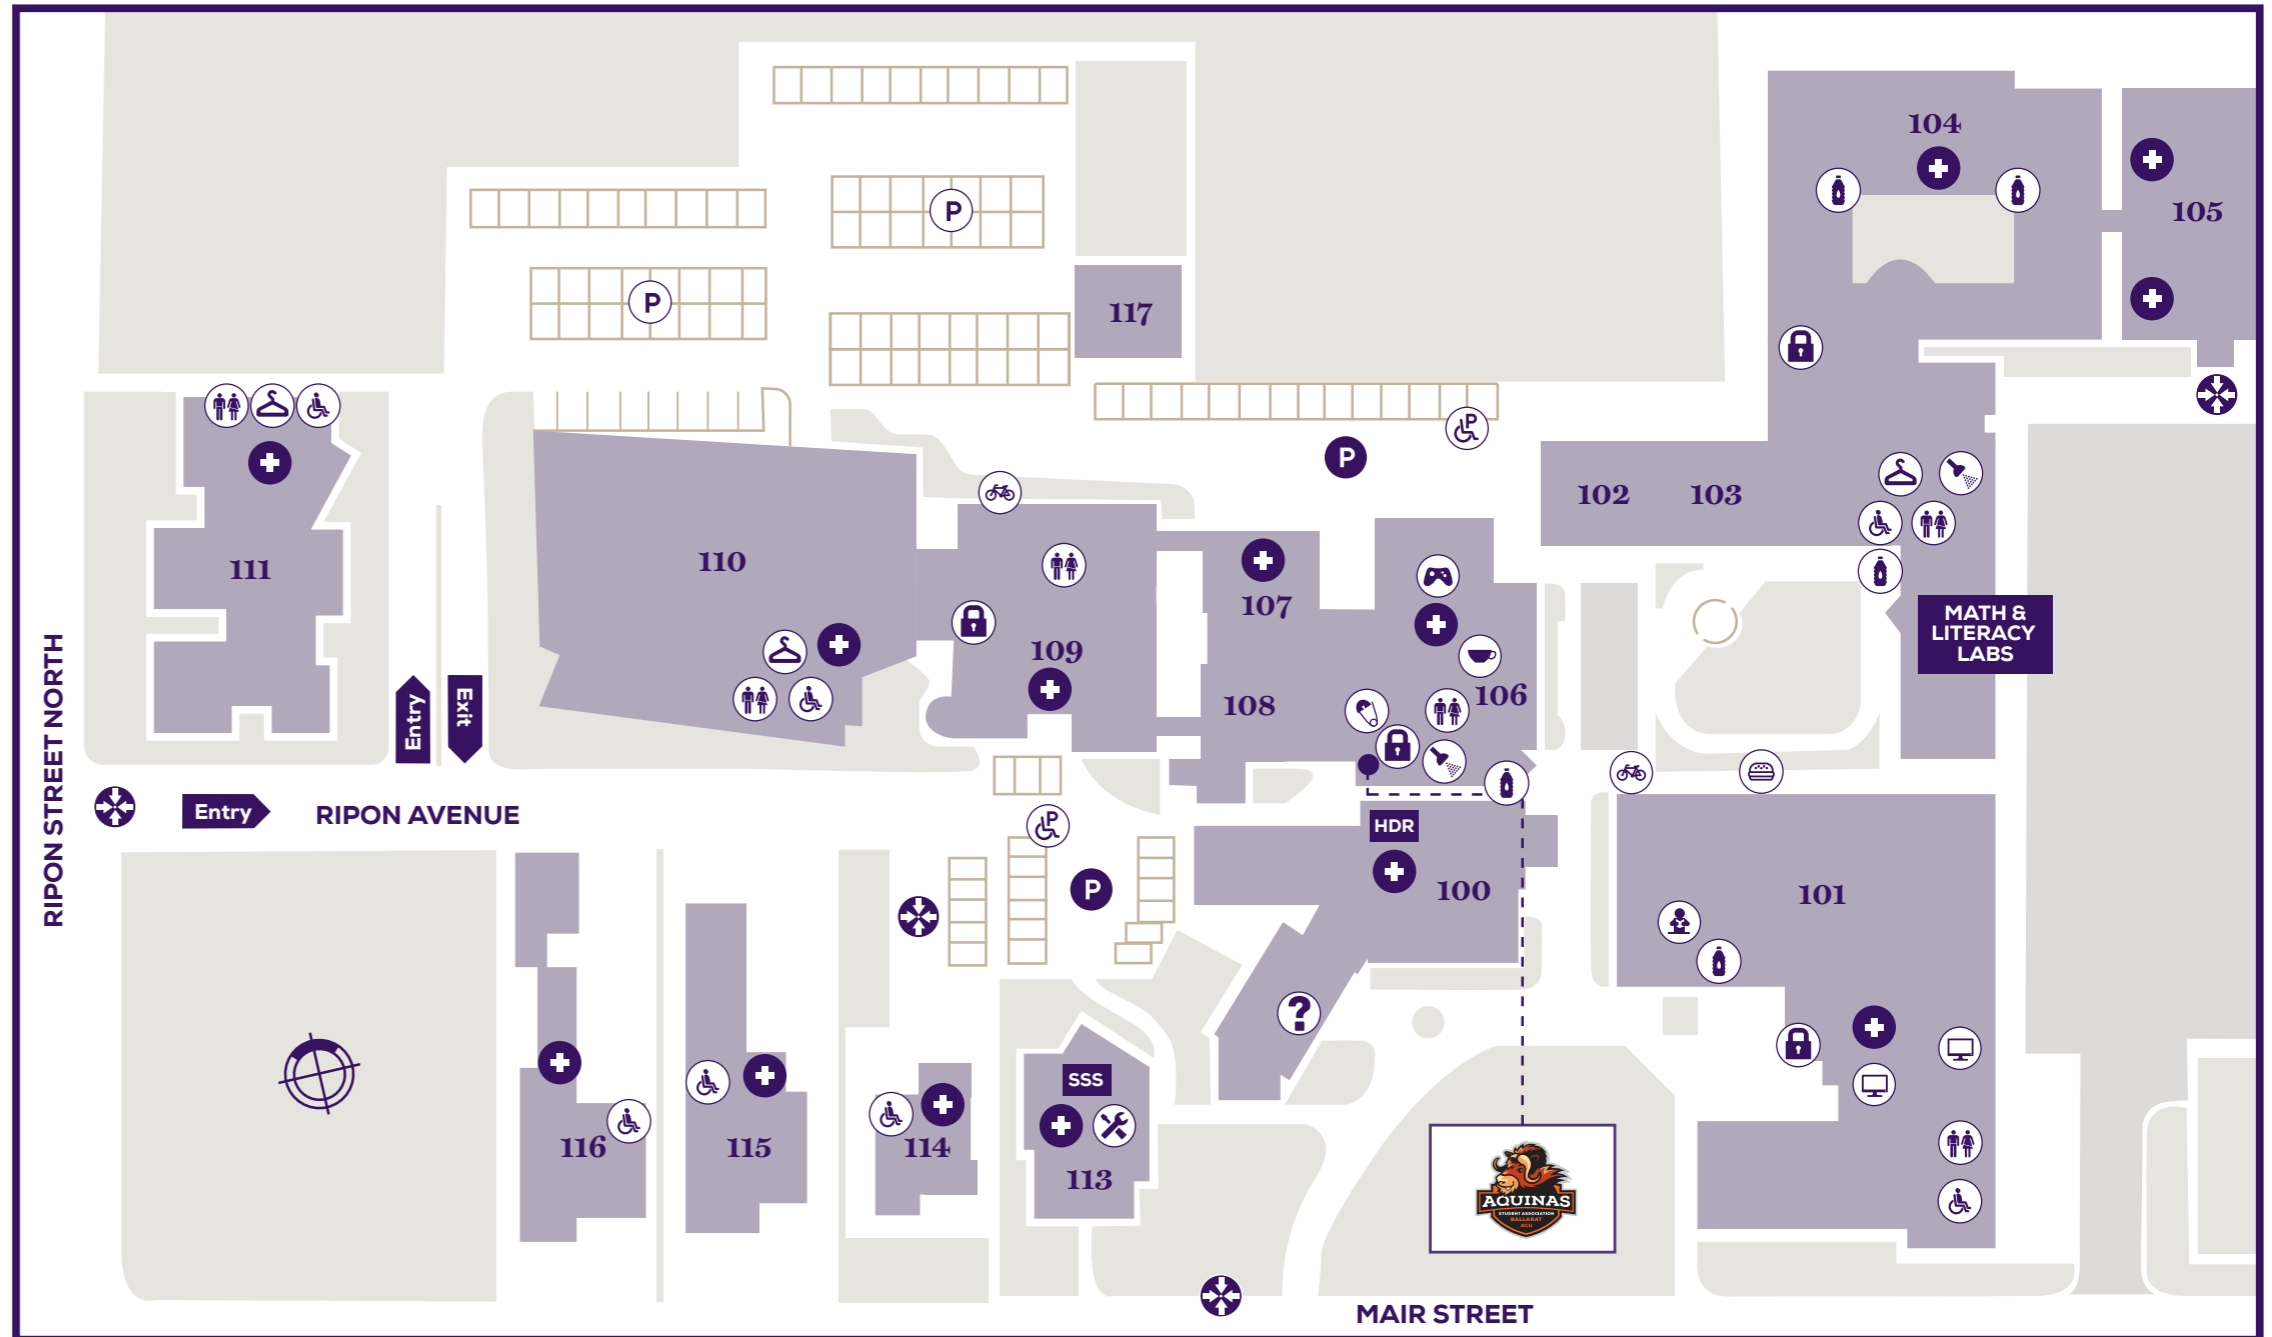

STUDENT AMENITY MAP

Ballarat Campus (Aquinas)
1200 Mair Street, Ballarat, VIC 3350

100	Carn Brea	109	Sisters of Mercy Lecture Theatre
101	Callinan Library	110	St Brigid Health Sciences Building
102	St. Thomas Aquinas Chapel	111	Catherine of Siena Centre
103	Learning Spaces	113	Burke House/Student Services
104	Pell Centre	114	Loreto House
105	Science Centre	115	1206 Mair Street
106	Forbes Student Centre Student Common Room	116	1208 Mair Street
107	Visual Arts Centre	117	Maintenance Centre
108	Early Childhood Centre		

Student services

BUILDING	LEVEL	DESCRIPTION
100	G	AskACU Centre Campus Ministry Accommodation Services International Admissions and Student Relations Student Life
106	G	Aquinas Student Association
113	G	Academic Skills Unit Counselling Services Disability Services
115	G	Indigenous/Jim-baa-yer Unit

Facilities

BUILDING	LEVEL	DESCRIPTION
101	G	Student Study Area Vending Machine
106	G	Student Common Room Aquinas Cafe
116	G	Security

Legend

	Accessible toilets		Accessible Parking		PC & Printing Facility
	Public Toilets		Staff Parking		Student Breakout/ Common Area
	Parenting Room		General Parking Area		Study/ Quiet Area
	Cafe		Bike Rack		IT Support
	Shower Room		Bus Stop/ Station		AskACU Centre
	BBQ Area		Train Station		HDR/ Post Grad. Room
	Post Box		Emergency Assembly Point		Student Support Services
	First Aid		Drink/ Refill water station		
	Locker		Changing Room		