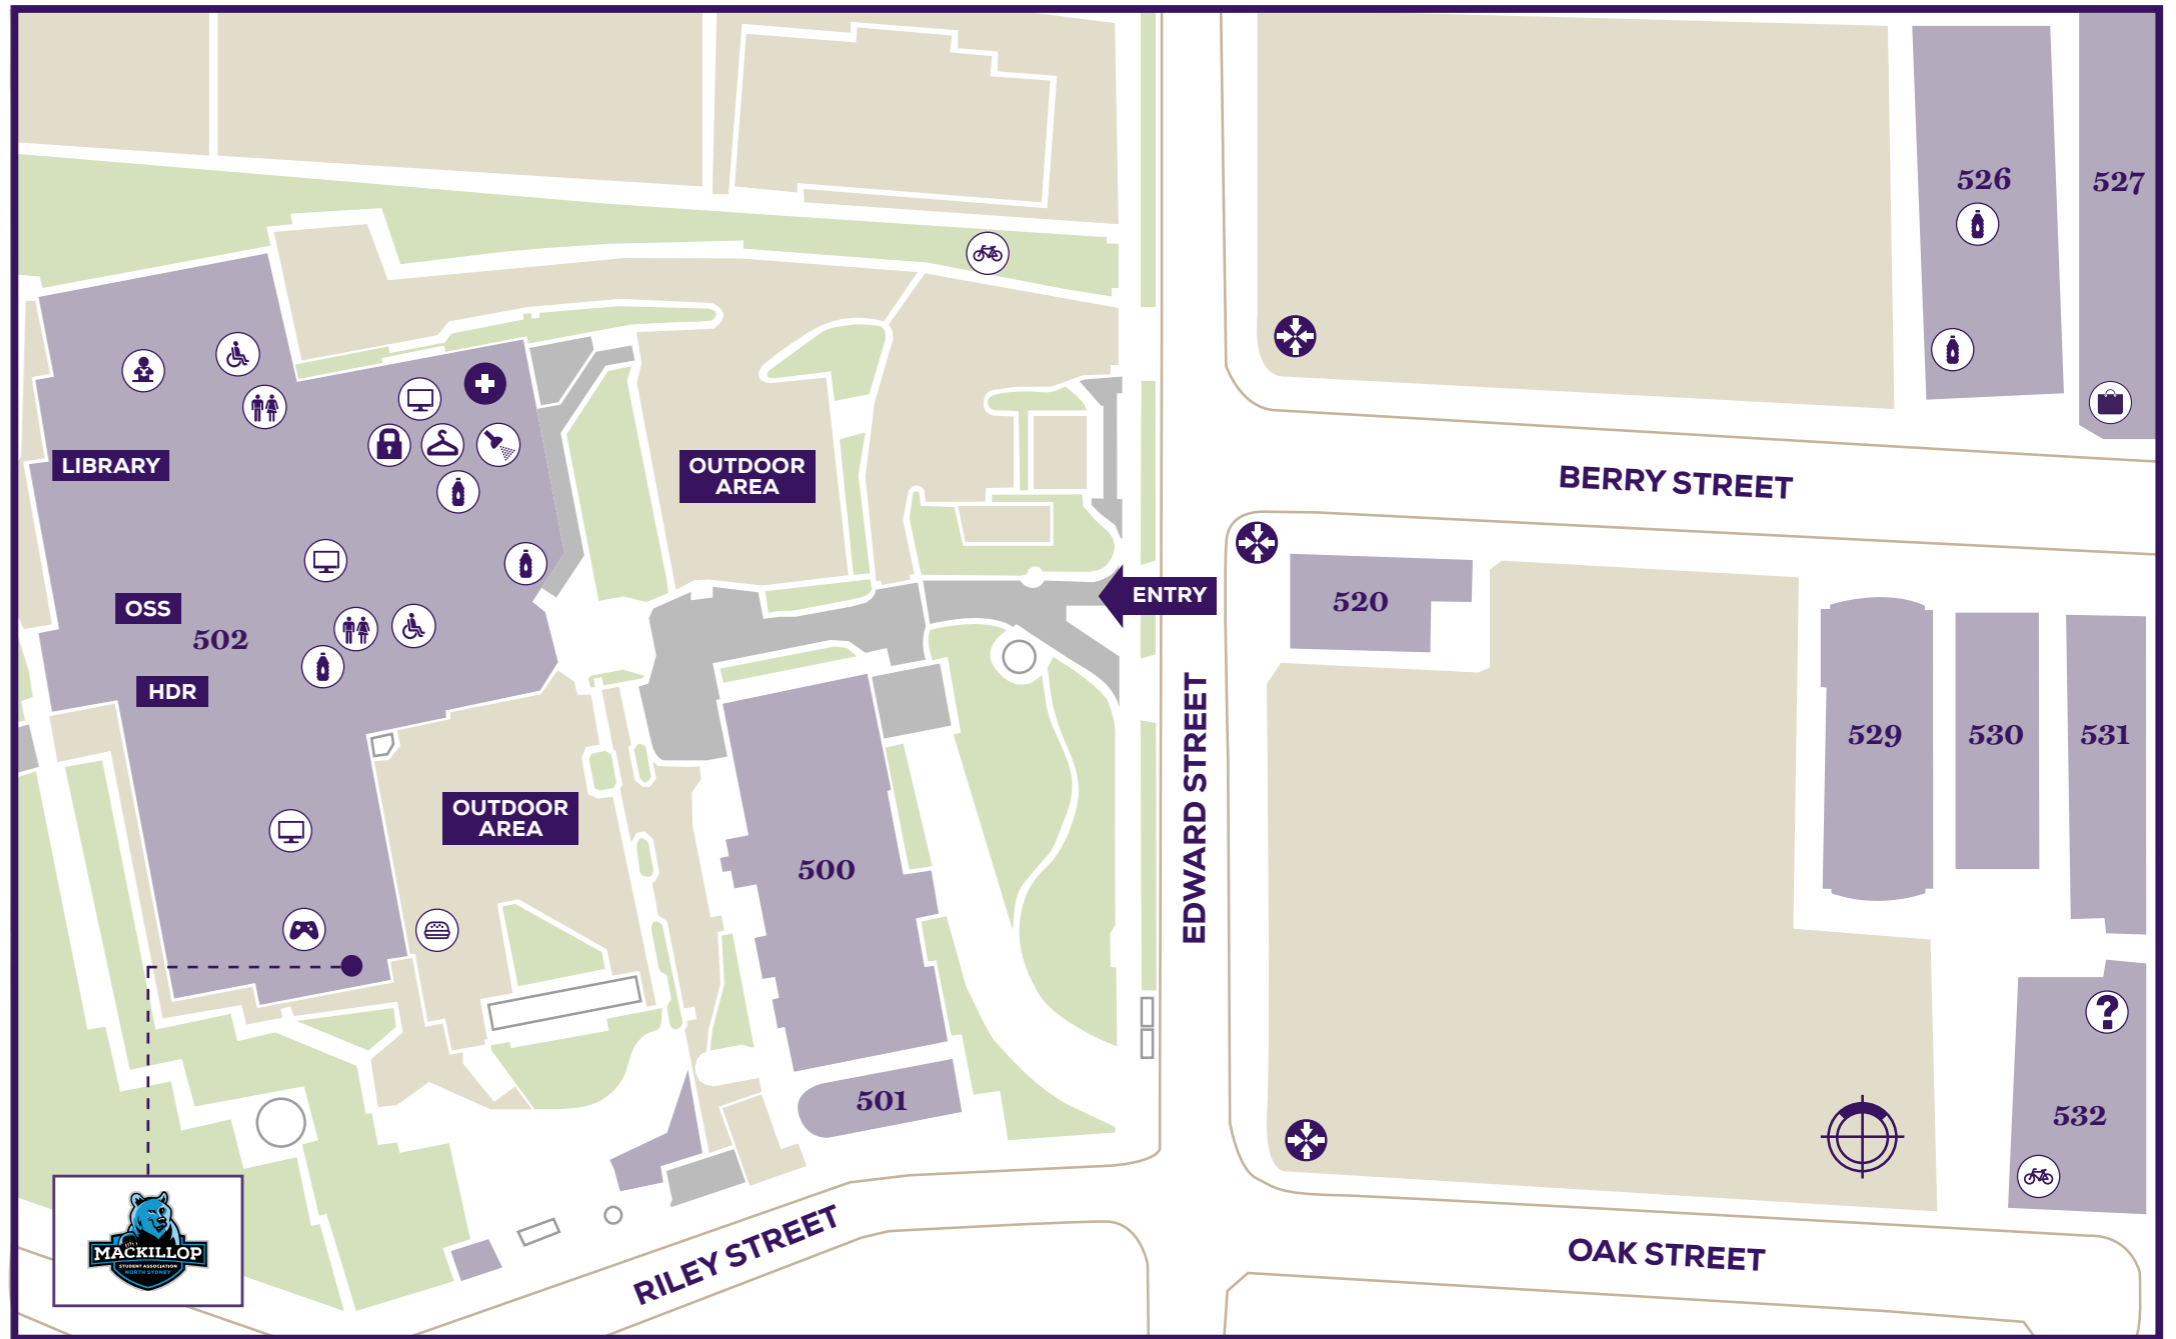

STUDENT AMENITY MAP

North Sydney Campus (MacKillop)

40 Edward Street, North Sydney, NSW 2060

500	Vice-Chancellery Building (40 Edward Street)	530	23 Berry Street
501	Chapel (Our Lady Seat of Wisdom)	531	25-29 Berry Street
502	James Carroll Building (40 Edward Street)	532	Tenison Woods House (8-20 Napier Street)
520	La Salle House (3 Berry Street)	533	Caroline Chisholm House (33 Berry Street)
526	Champagnat House (8-10 Berry Street)	540	Mary MacKillop Place (7 Mount Street)
527	12-16 Berry Street		
529	19-21 Berry Street		

Student services

BUILDING	LEVEL	DESCRIPTION
502	1	502.1.38 First Aid Room/Parenting Room
	3	- Counselling Services - Academic Skills Unit - Career Development Services - Student Enrichment - Disability Services 502.3.04 MacKillop Student Association (MAKSA)
526	3	Medical Centre
	6	Yalbalinga IHEU
532	G	AskACU Centre
	7	Global Education & Pathways

Facilities

BUILDING	LEVEL	DESCRIPTION
502	G	Library/Student Study Area (access from level 2)
	1	Female Shower and Change Room Male Shower and Change Room Library/Student Study Area
	2	502.2.30 Multi-Faith Room
	3	Student Breakout (outdoor area)
526	1	Student Lounge
	4	Student Lounge/Breakout Area
	6	Student Lounge/Breakout Area
527	G	The School Locker campus store
532	2	532.2.02 Multi-Faith Room
	6	532.6.19 HDR (Peter Faber Business School)
533	G	Student Hub Collaborate Plus Aus Post Parcel locker at the rear of the building ACU Active
	1	The Track
	8	533.8.23 HDR (Institute for Social Justice)

Legend

	Accessible toilets		Cafe		AskACU Centre
	Public Toilets		ATM		PC & Printing Facility
	Emergency Assembly Point		Post Box		Common Area
	Changing Room		Drink/Refill water station		Study/Quiet Area
	Shower Room		Bike Rack		IT Support
	The School Locker campus store		Bus Stop/Station		Accessible Parking
	BBQ Area		HDR/Post Grad. Room		Staff Parking
	First Aid Station		Office of Student Success		