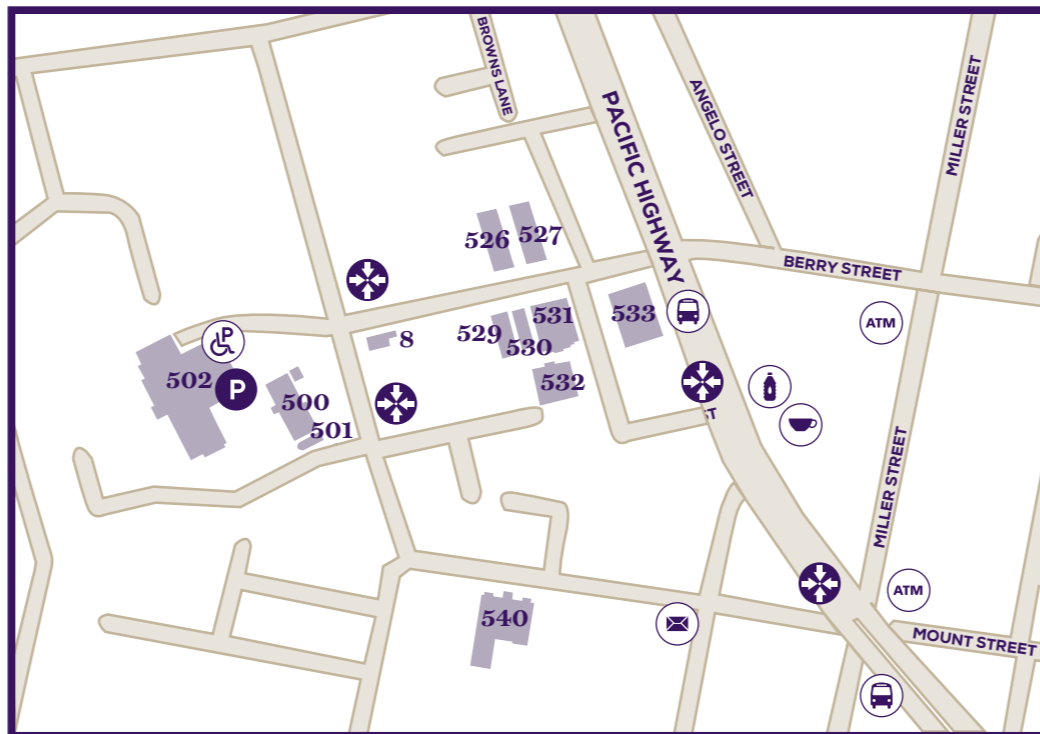

40 Edward Street, North Sydney, NSW 2060

500	Vice-Chancellery Building (40 Edward Street)	530	23 Berry Street
501	Chapel (Our Lady Seat of Wisdom)	531	25-29 Berry Street
502	James Carroll Building (40 Edward Street)	532	Tenison Woods House (8-20 Napier Street)
520	La Salle House (3 Berry Street)	533	Caroline Chisholm House (33 Berry Street)
526	Champagnat House (8-10 Berry Street)	540	Mary MacKillop Place (7 Mount Street)
527	12-16 Berry Street		
529	19-21 Berry Street		

Student services

BUILDING	LEVEL	DESCRIPTION
502	1	502.1.38 First Aid Room/Parenting Room
	3	- Counselling Services - Academic Skills Unit - Career Development Services - Student Enrichment - Disability Services 502.3.04 MacKillop Student Association (MAKSA)
526	3	Medical Centre
	6	Yalbalinga IHEU
532	G	AskACU Centre
	7	Global Education & Pathways

Facilities

BUILDING	LEVEL	DESCRIPTION
502	G	Library/Student Study Area (access from level 2)
	1	Female Shower and Change Room Male Shower and Change Room Library/Student Study Area
	2	502.2.30 Multi-Faith Room
	3	Student Breakout (outdoor area)
526	1	Student Lounge
	4	Student Lounge/Breakout Area
	6	Student Lounge/Breakout Area
527	G	The School Locker campus store
532	2	532.2.02 Multi-Faith Room
	6	532.6.19 HDR (Peter Faber Business School)
533	G	Student Hub Collaborate Plus Aus Post Parcel locker at the rear of the building ACU Active
	1	The Track
	8	533.8.23 HDR (Institute for Social Justice)

Legend

	Accessible toilets		Cafe		AskACU Centre
	Public Toilets		ATM		PC & Printing Facility
	Emergency Assembly Point		Post Box		Common Area
	Changing Room		Drink/Refill water station		Study/Quiet Area
	Shower Room		Bike Rack		IT Support
	The School Locker campus store		Bus Stop/Station		Accessible Parking
	BBQ Area		HDR/Post Grad. Room		Staff Parking
	First Aid Station		Office of Student Success