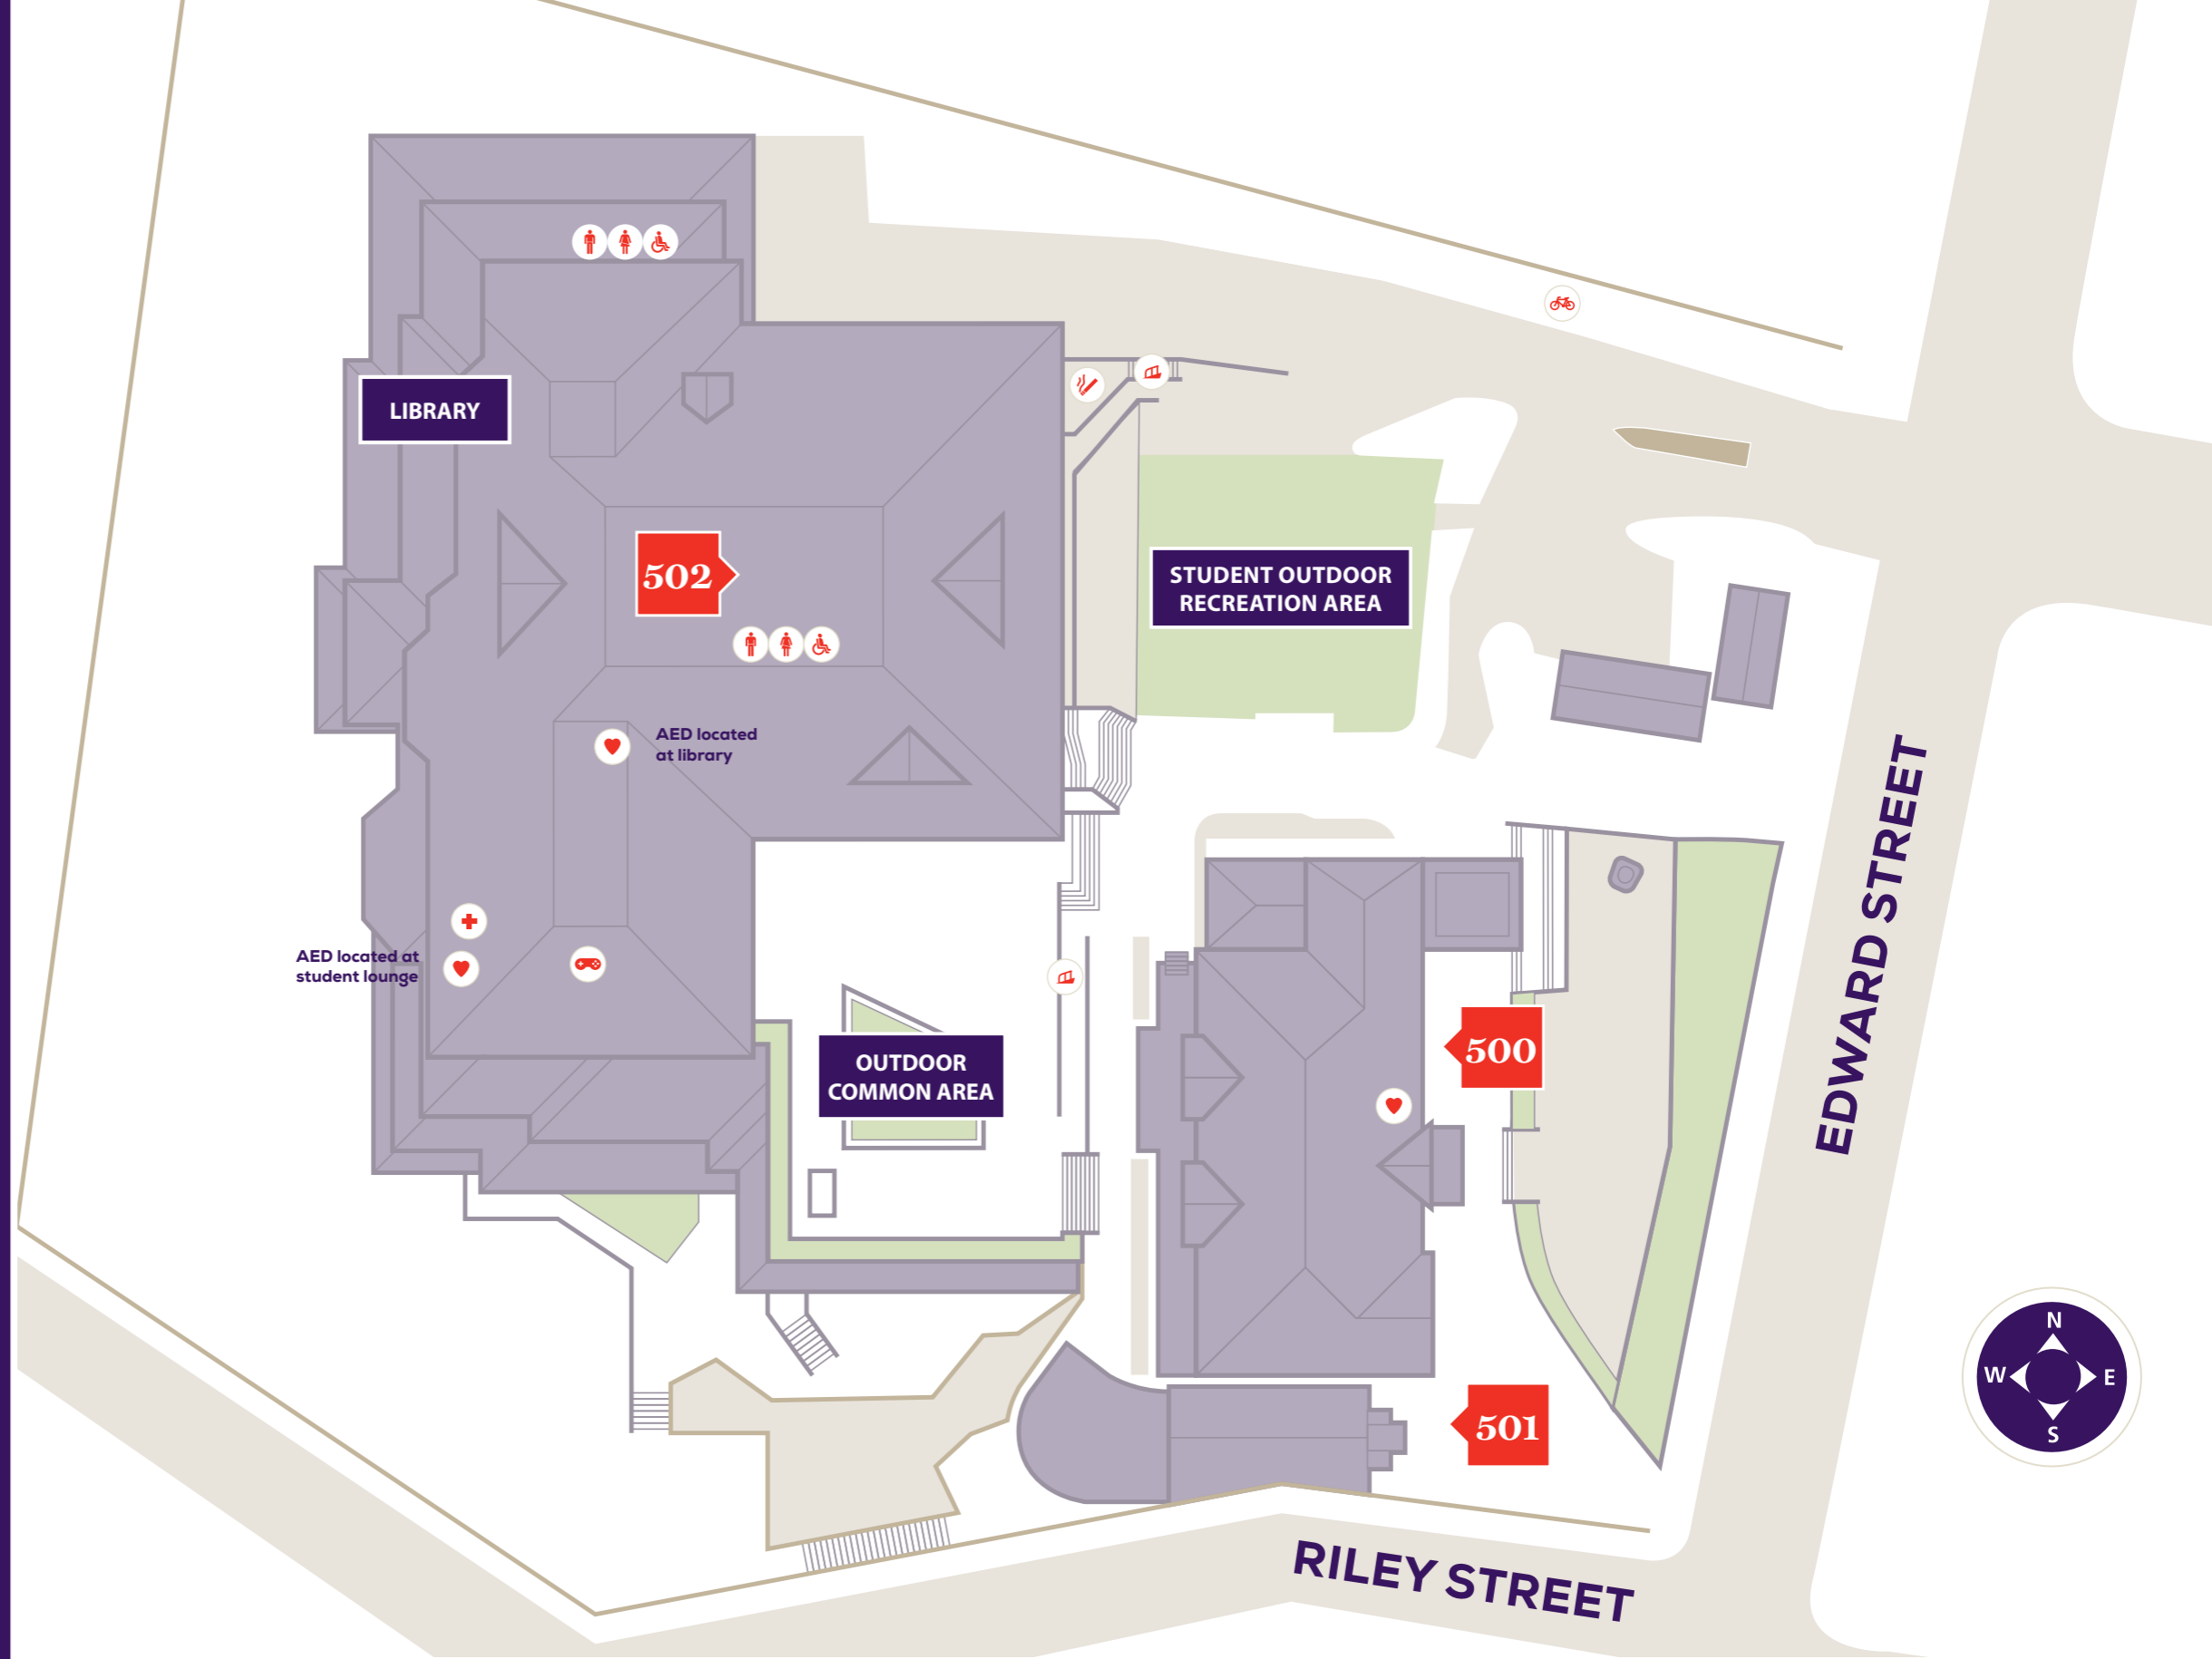

North Sydney Campus (MacKillop)
 40 Edward Street, North Sydney
 NSW, 2060

500 Vice-Chancellery Building

501 Chapel

502 James Carroll Building

KEY

-  Accessible toilets
-  First aid
-  Male toilet
-  Female toilet
-  Designated smoking area
-  Bike racks
-  Games area
-  Accessible ramp
-  Automatic External Defibrillator (AED)

KEY

- Food
- Post box
- Taxi stand
- Train station
- Bus station
- ATM
- Automatic External Defibrillator (AED)