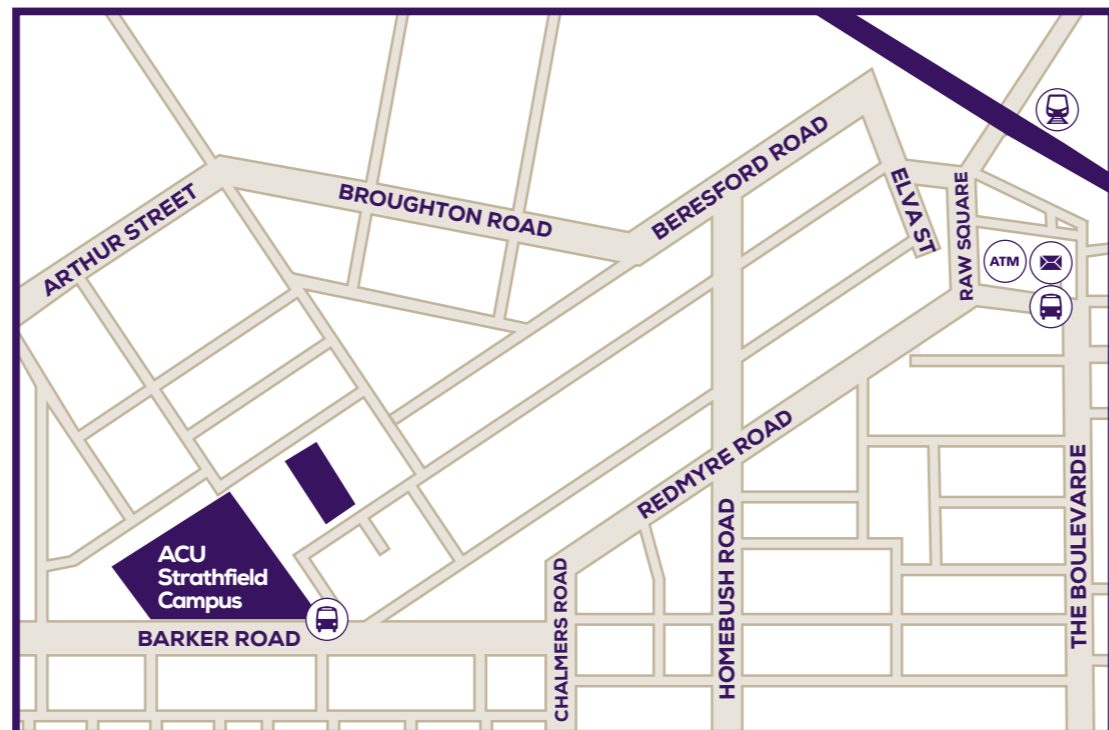

Student services

BUILDING	LEVEL	DESCRIPTION
600 Mount Royal	G	International Student Support
	1	Career Development Service Facilities Management
602 Bro. D.M. Stewart Library	G	IT assistance / support
613 St. Edmund Building	G	AskACU Centre Campus Ministry Student Enrichment Counselling Services Disability Services Academic Skills Unit Career Development Services Strathfield Campus Student Association (SCSA) 613.G.08 First Peoples and Equity Pathways (Yalbalanga IHEU)
614 Building	G	Campus IT Service Delivery
	1	Academic Skills Unit

Facilities

BUILDING	LEVEL	DESCRIPTION
600	G	600.G.39 The Track Cafe 600.G.16 First Aid Room
602	G	602.G.07 PC & Printing Facility
	1	602.1.01 Computer Facility Student study/quiet area
	2	602.2.05 PC & Printing Facility
611	G	611.G.03 Collaborative Classroom
	1	611.1.01 HDR/Post Grad. Room
612	1	612.1.06 HDR/Post Grad. Room
613	G	613.G.30A Parenting Room
617	B1	Male & Female Change Rooms/Lockers
640	G	640.G.45A PC & Printing Facility 640.G.44 First Aid Room 640.G.26 ACU Sport Gym
	1	640.1.39B & 640.1.41A Changing Room/Lockers/ Shower Room Student Breakout Area 640.1.26, 640.1.47, 640.1.47A,B,C 640.1.50A HDR/Post Grad. Room

Legend

	Accessible toilets		Post Box		PC & Printing Facility
	Public Toilets		Accessible Parking		Study/Quiet Area
	ACU Sport Gym		Staff Parking		IT Support
	Changing Room		General Parking Area		HDR/Post Grad. Room
	Shower Room		Bike Rack/Lockers		Office of Student Success
	Lockers		Bus Stop / Station		Emergency Assembly Point
	BBQ Area		ACU Shuttle Bus		ATM
	First Aid Station		Train Station		
	Cafe		AskACU Centre		
	Drink/Refill water station		Lift