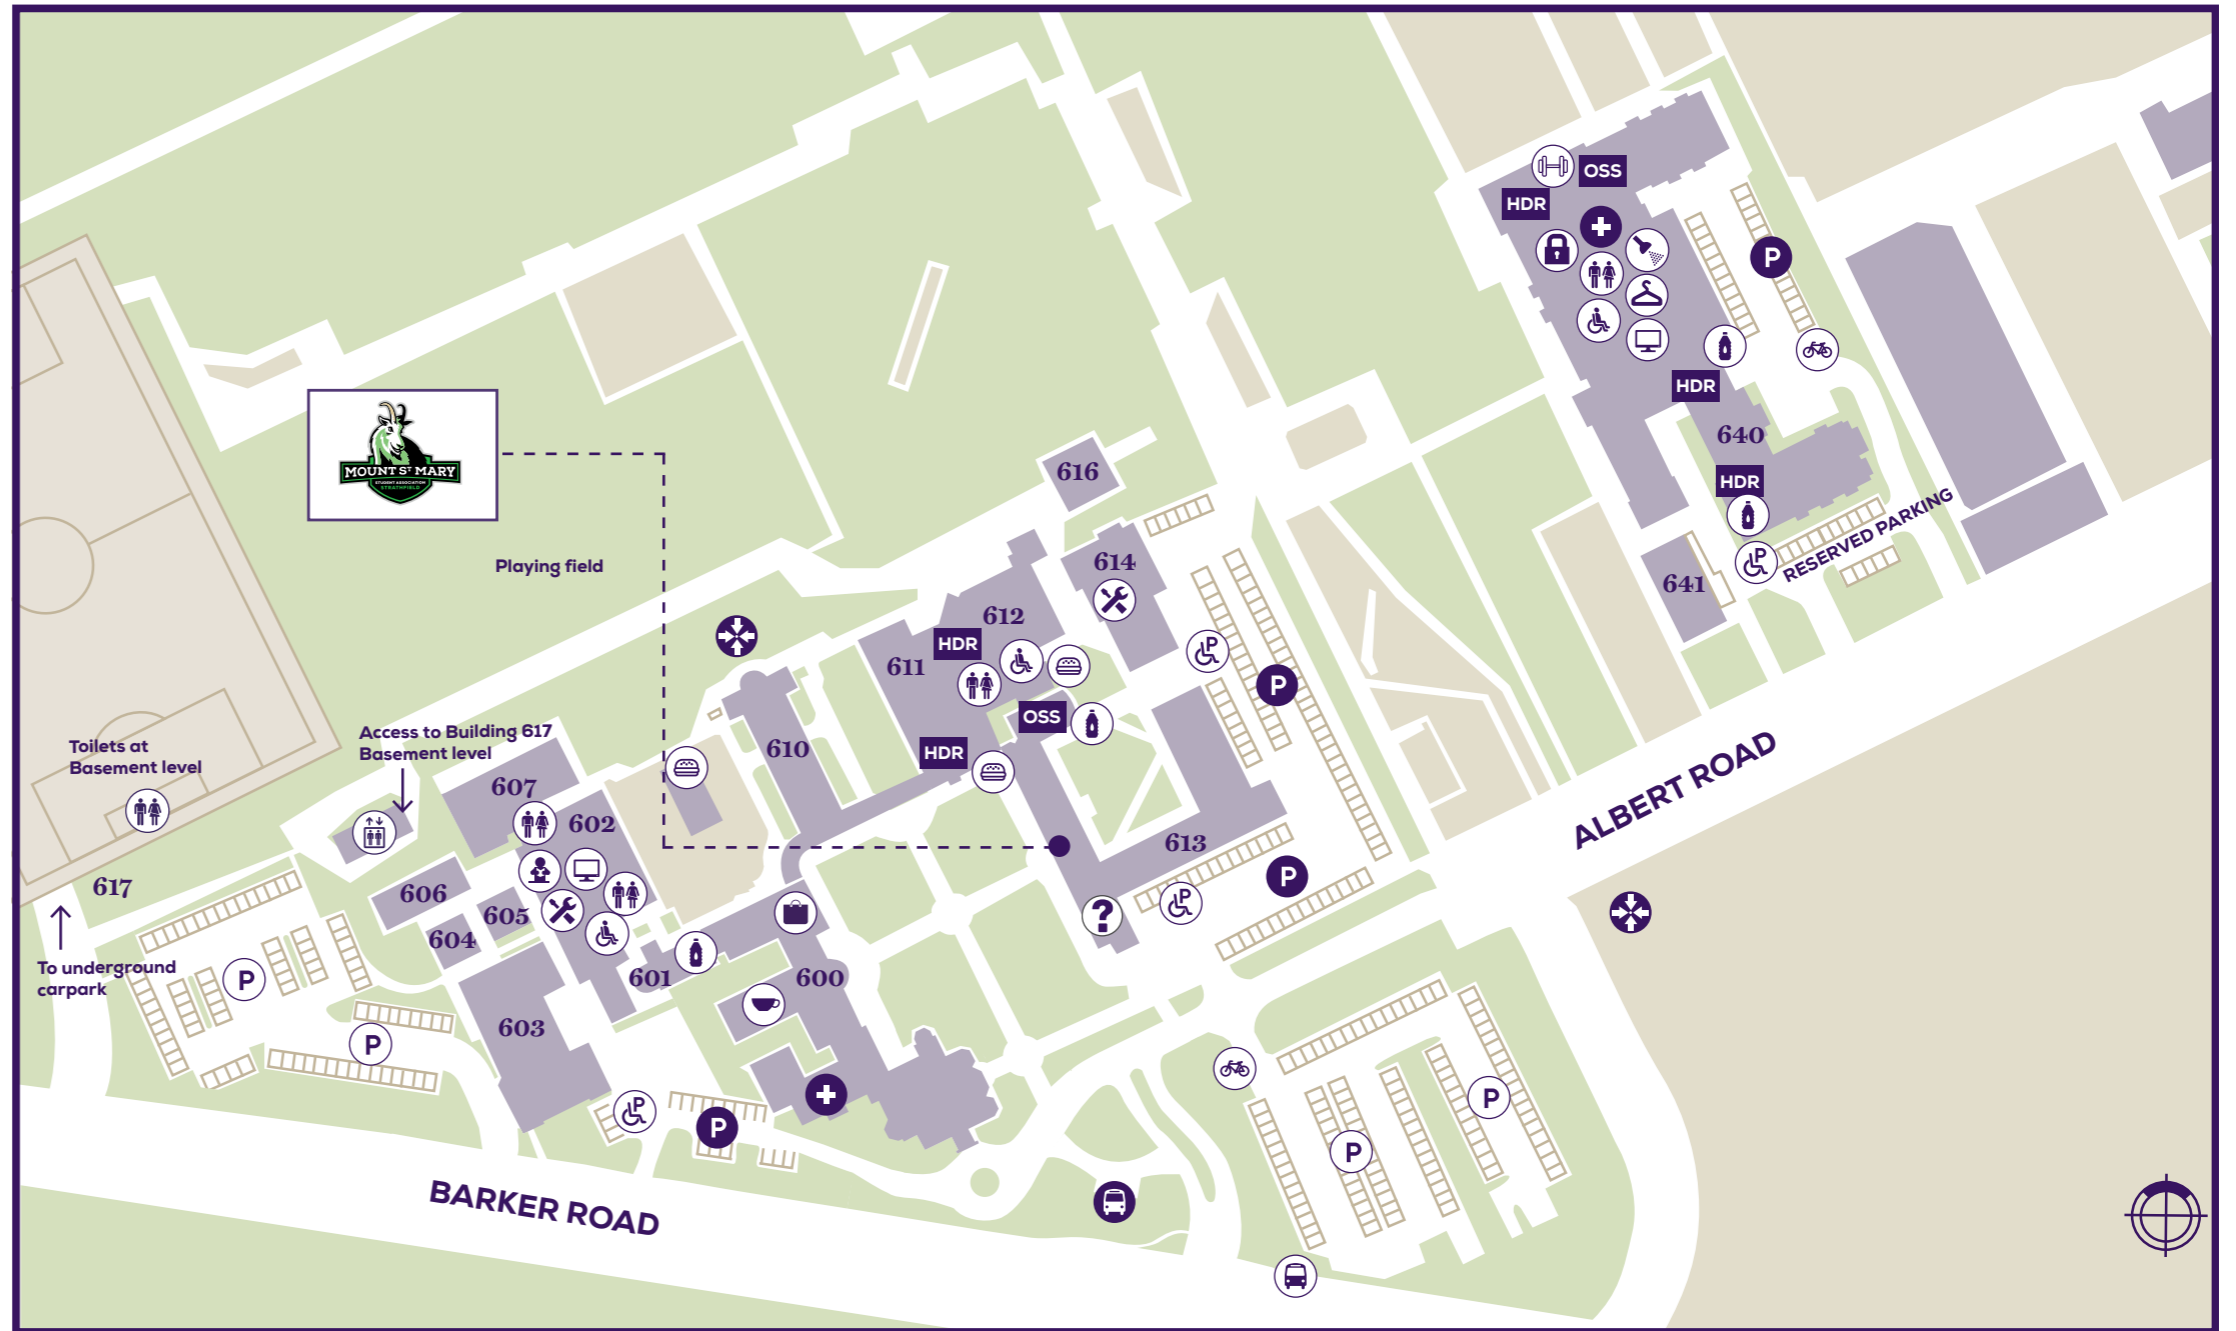

STUDENT AMENITY MAP

Strathfield Campus (Mount Saint Mary)
25A Barker Road, Strathfield, NSW 2135

600	Mount Royal	610	Barron Memorial Chapel
601	Lecture Hall (Quiet Room)	611	Mullen Building
602	Brother D.M. Stewart Library	612	Building
603	McGlade Art Gallery	613	St. Edmund Building
604	Visual Art Hut	614	Building
605	Pottery and Ceramics	616	Biomechanics Lab.
606	Library Serials/Mac Lab.	617	Underground carpark
607	Art and Music Rooms	640	Edward Clancy Building
		641	Mary Aikenhead Clinic

Student services

BUILDING	LEVEL	DESCRIPTION
600 Mount Royal	G	International Student Support
	1	Career Development Service Facilities Management
602 Bro. D.M. Stewart Library	G	IT assistance / support
613 St. Edmund Building	G	AskACU Centre Campus Ministry Student Enrichment Counselling Services Disability Services Academic Skills Unit Career Development Services Strathfield Campus Student Association (SCSA) 613.G.08 First Peoples and Equity Pathways (Yalbalanga IHEU)
614 Building	G	Campus IT Service Delivery
	1	Academic Skills Unit

Legend

	Accessible toilets		Post Box		PC & Printing Facility
	Public Toilets		Accessible Parking		Study/Quiet Area
	ACU Sport Gym		Staff Parking		IT Support
	Changing Room		General Parking Area		HDR/Post Grad. Room
	Shower Room		Bike Rack/Lockers		Office of Student Success
	Lockers		Bus Stop / Station		Emergency Assembly Point
	BBQ Area		ACU Shuttle Bus		ATM
	First Aid Station		Train Station		
	Cafe		AskACU Centre		
	Drink/Refill water station		Lift		